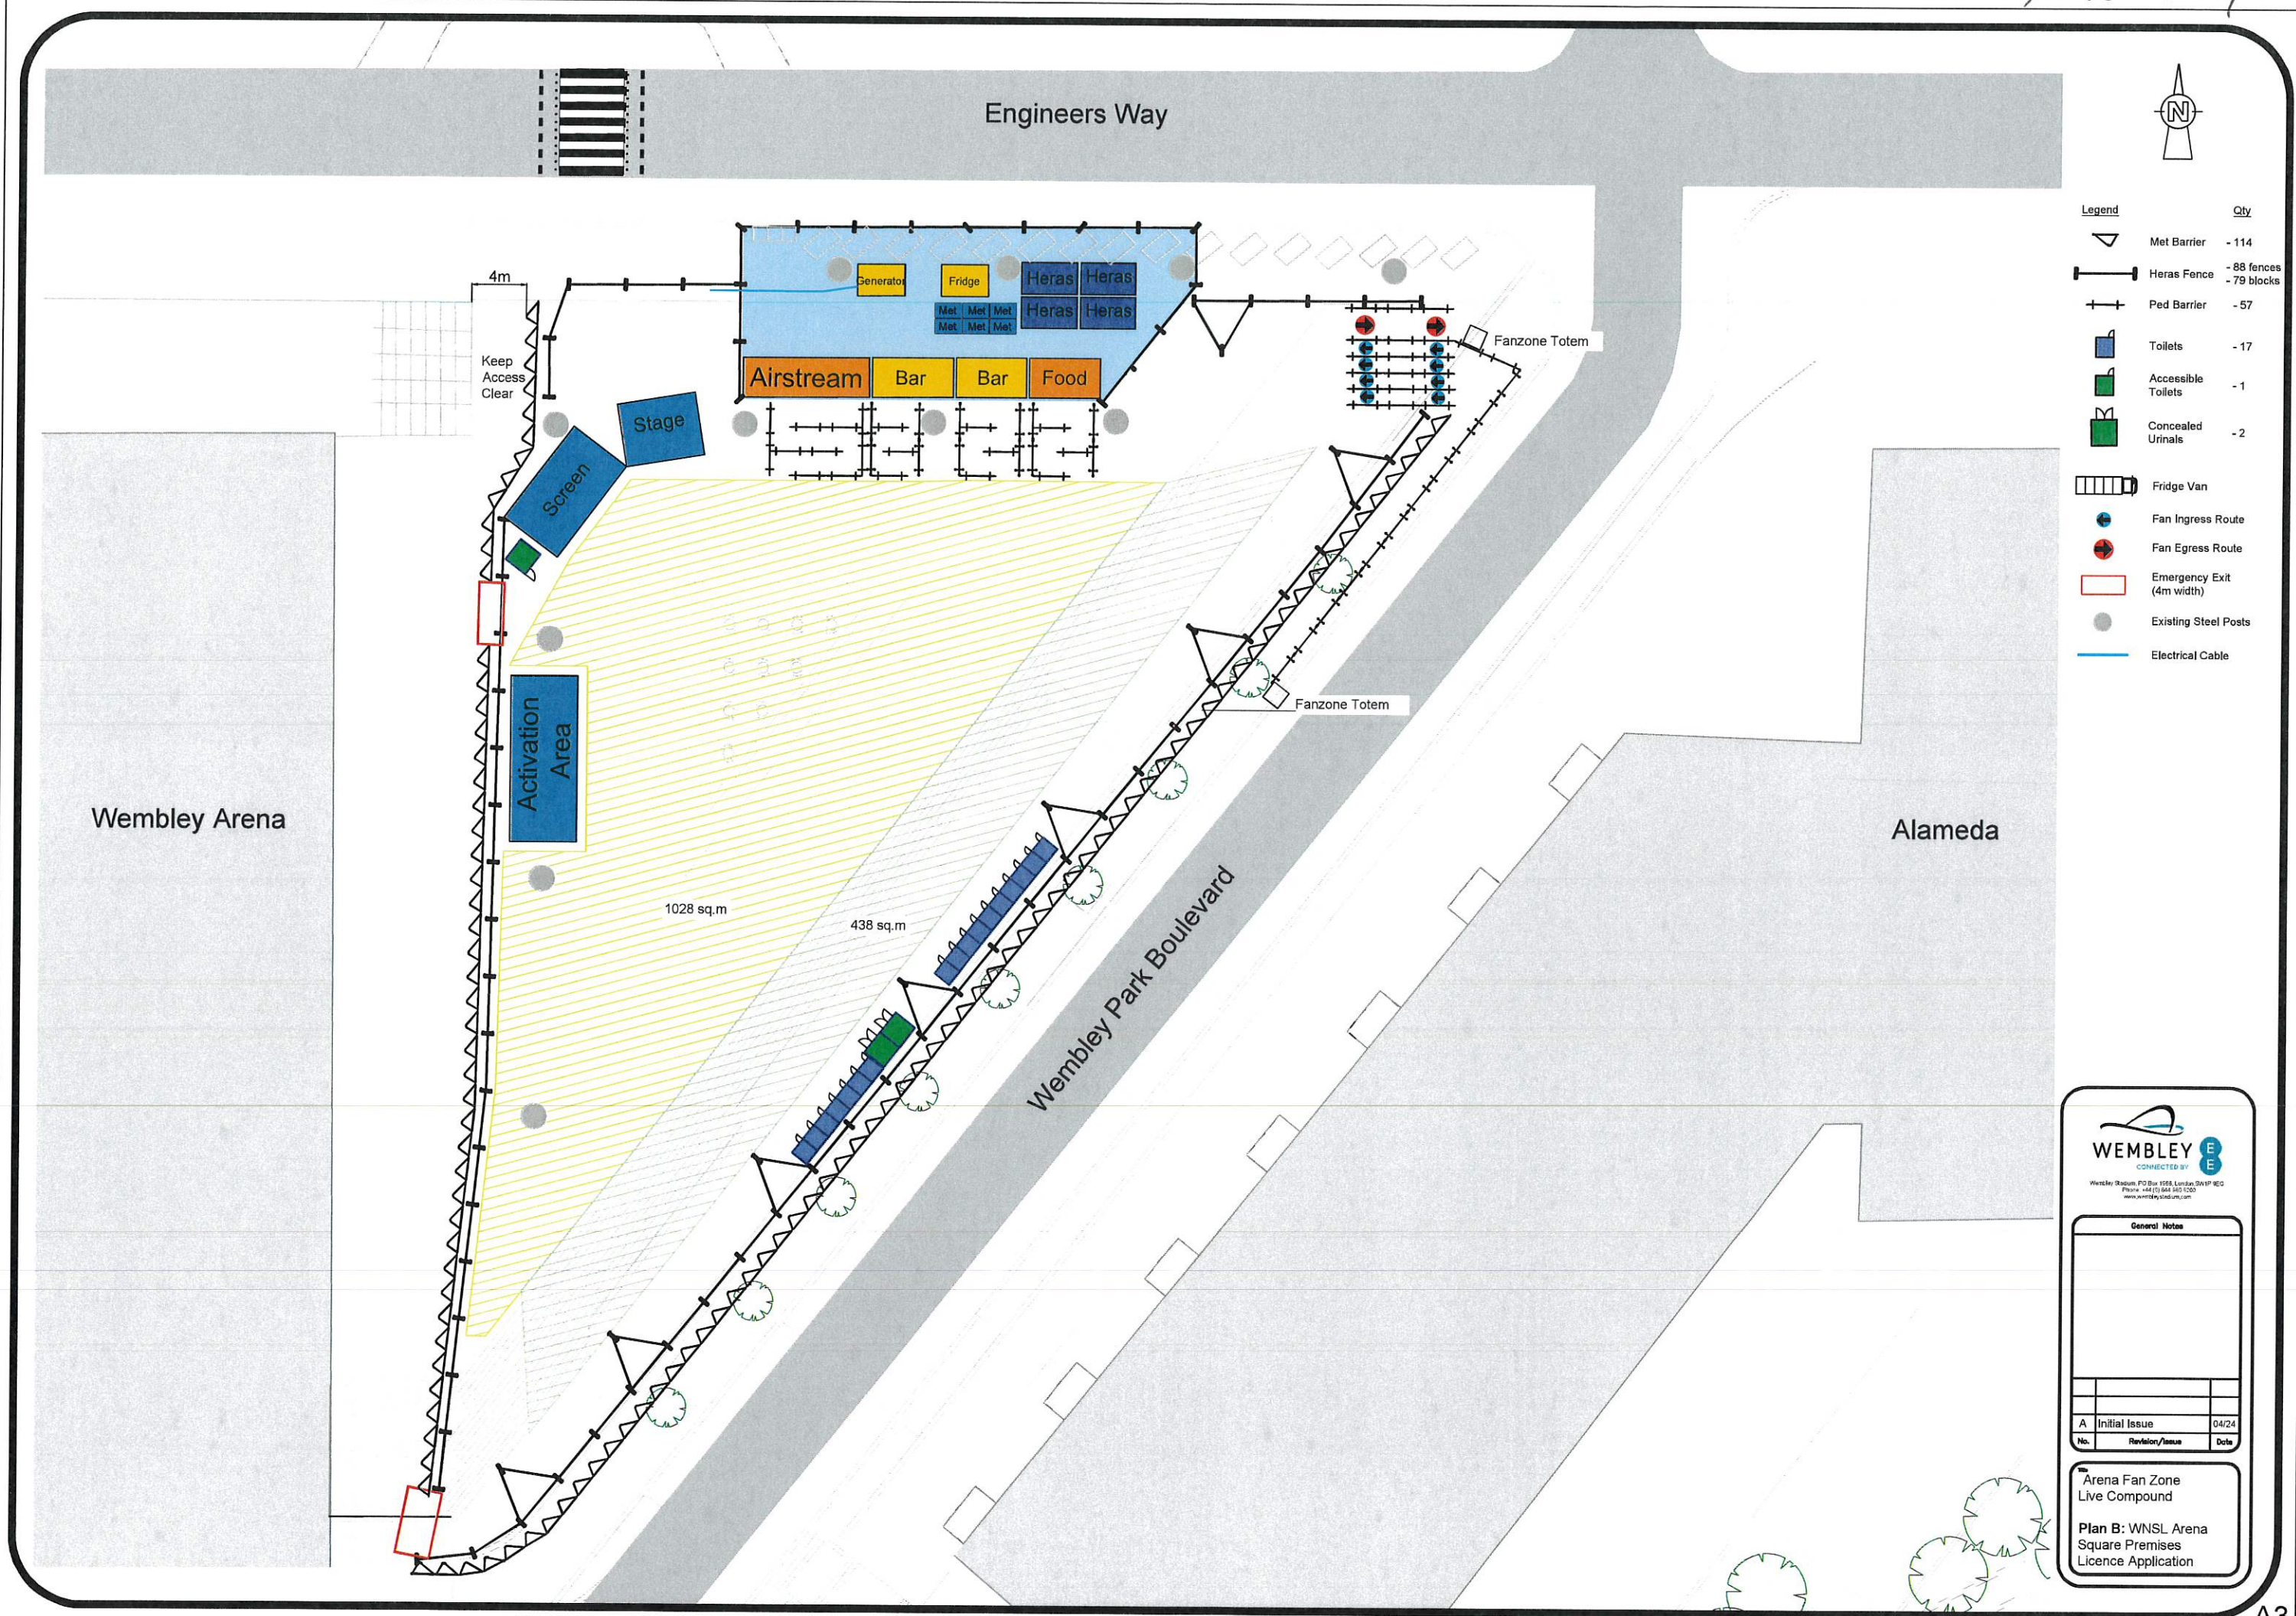

PLAN A

ARENA SQUARE, WEMBLEY

Proposed licensed Area.

PLAN B - ILLUSTRATIVE ONLY - SITOWING POSSIBLE INTERNAL LAYOUT - ARENA SQUARE, WEMBLEY

Legend	Qty
	- 114
	- 88 fences - 79 blocks
	- 57
	- 17
	- 1
	- 2