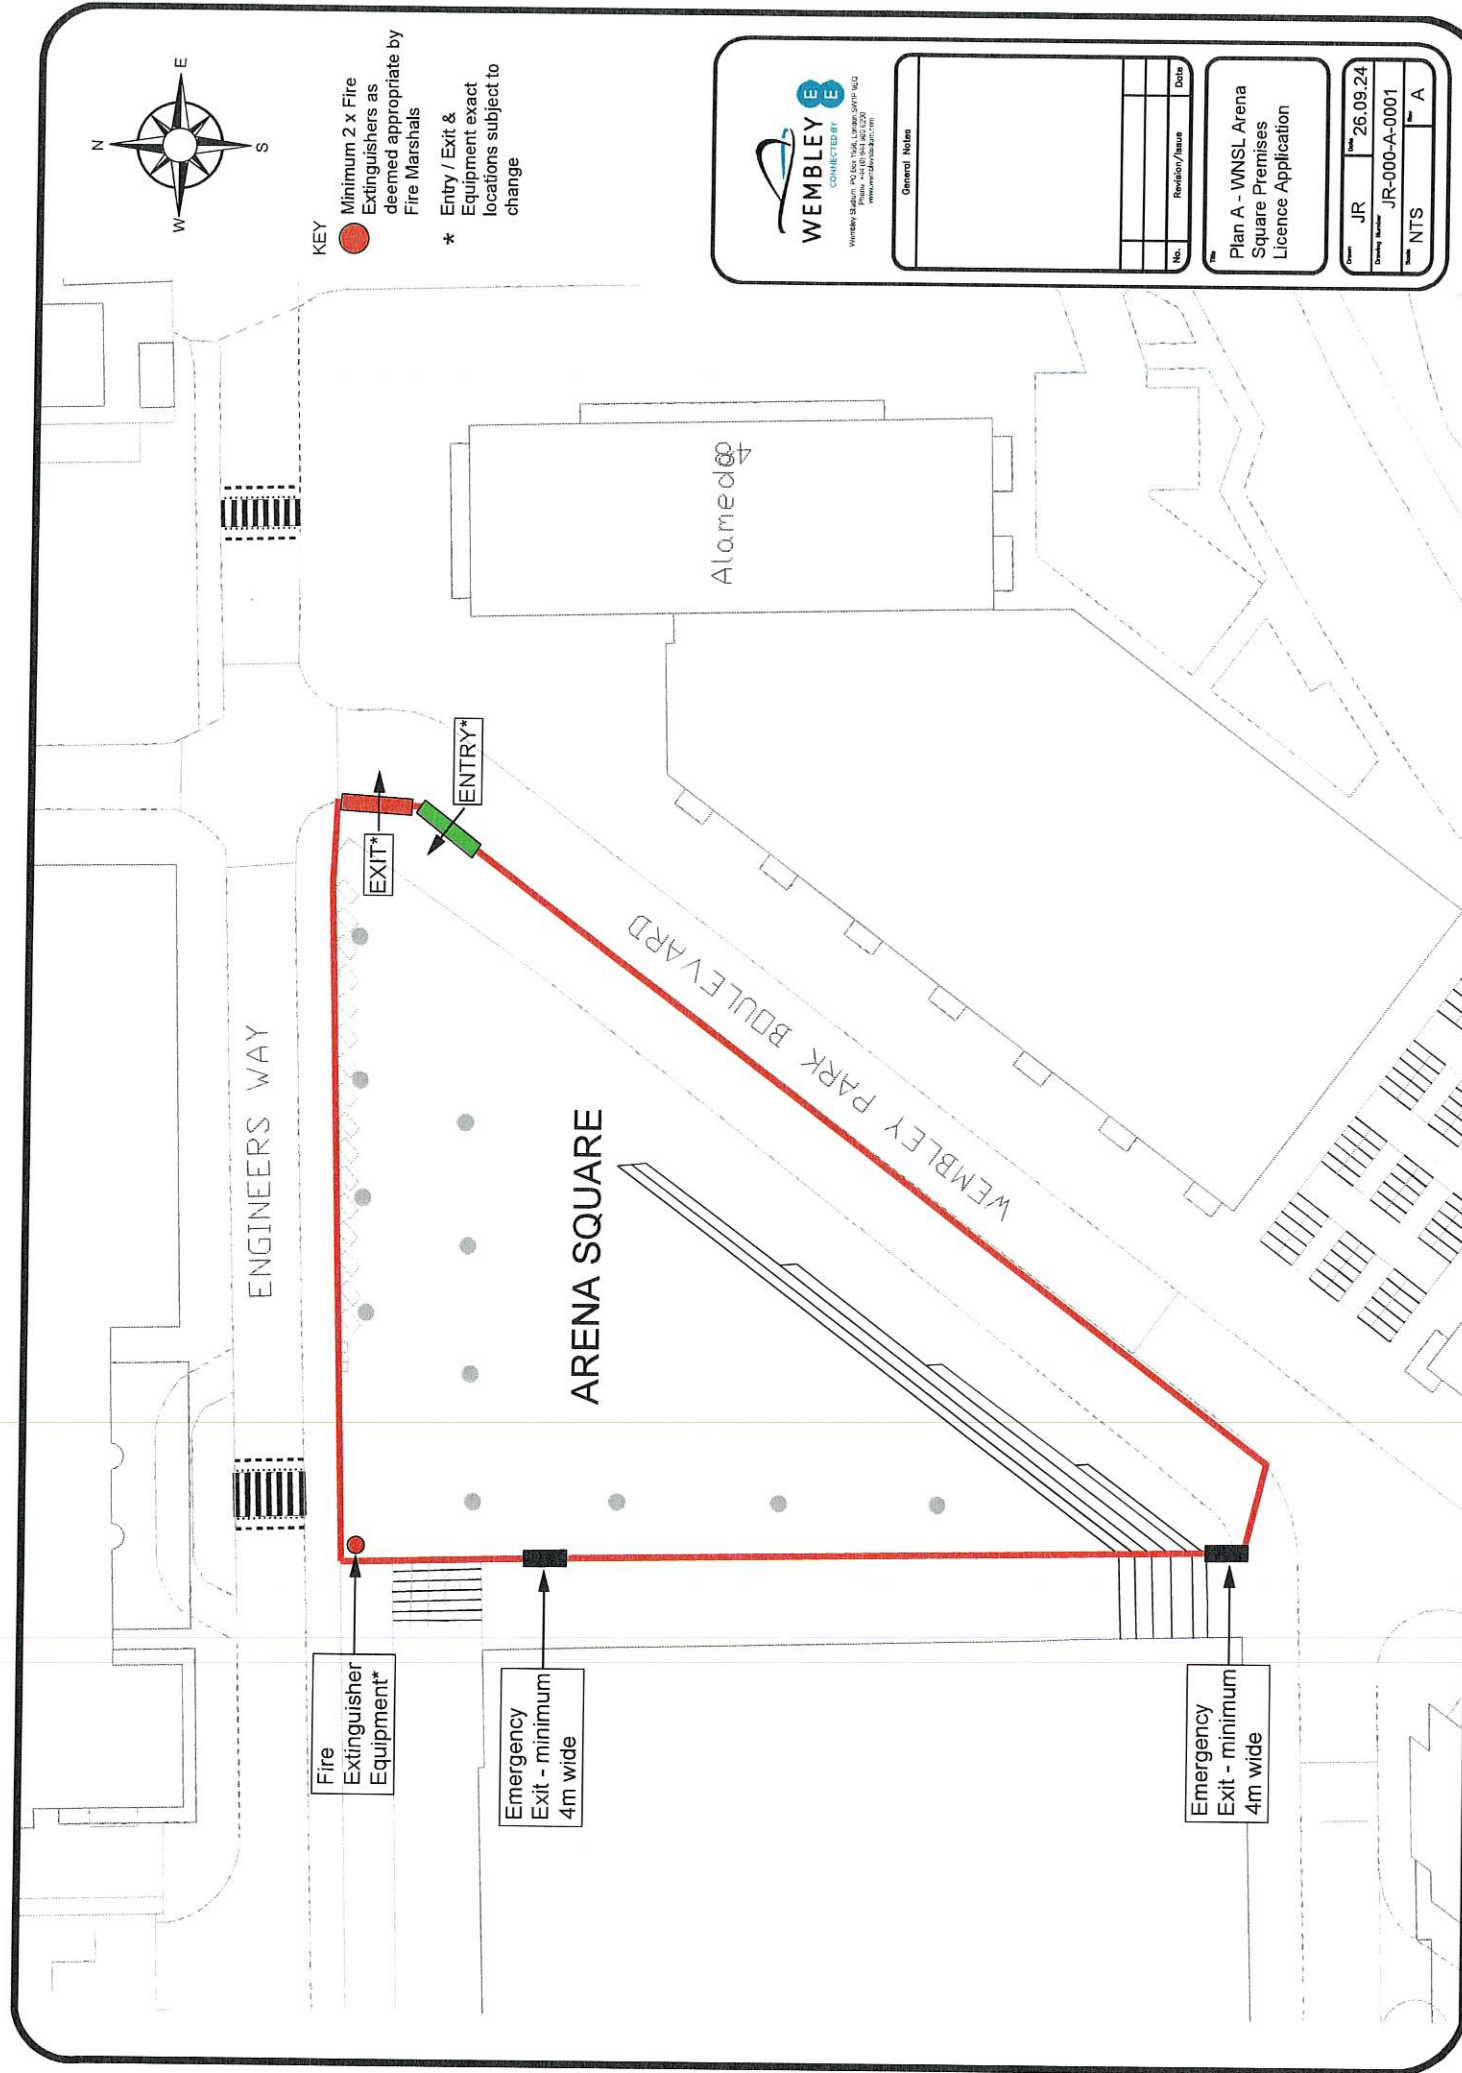

PLAN A

ARENA SQUARE, WEMBLEY

Proposed licensed Area.

PLAN B - ILLUSTRATIVE ONLY - SITOWING POSSIBLE INTERNAL LAYOUT - ARENA SQUARE, WEMBLEY

Legend	Qty
	- 114
	- 88 fences - 79 blocks
	- 57
	- 17
	- 1
	- 2